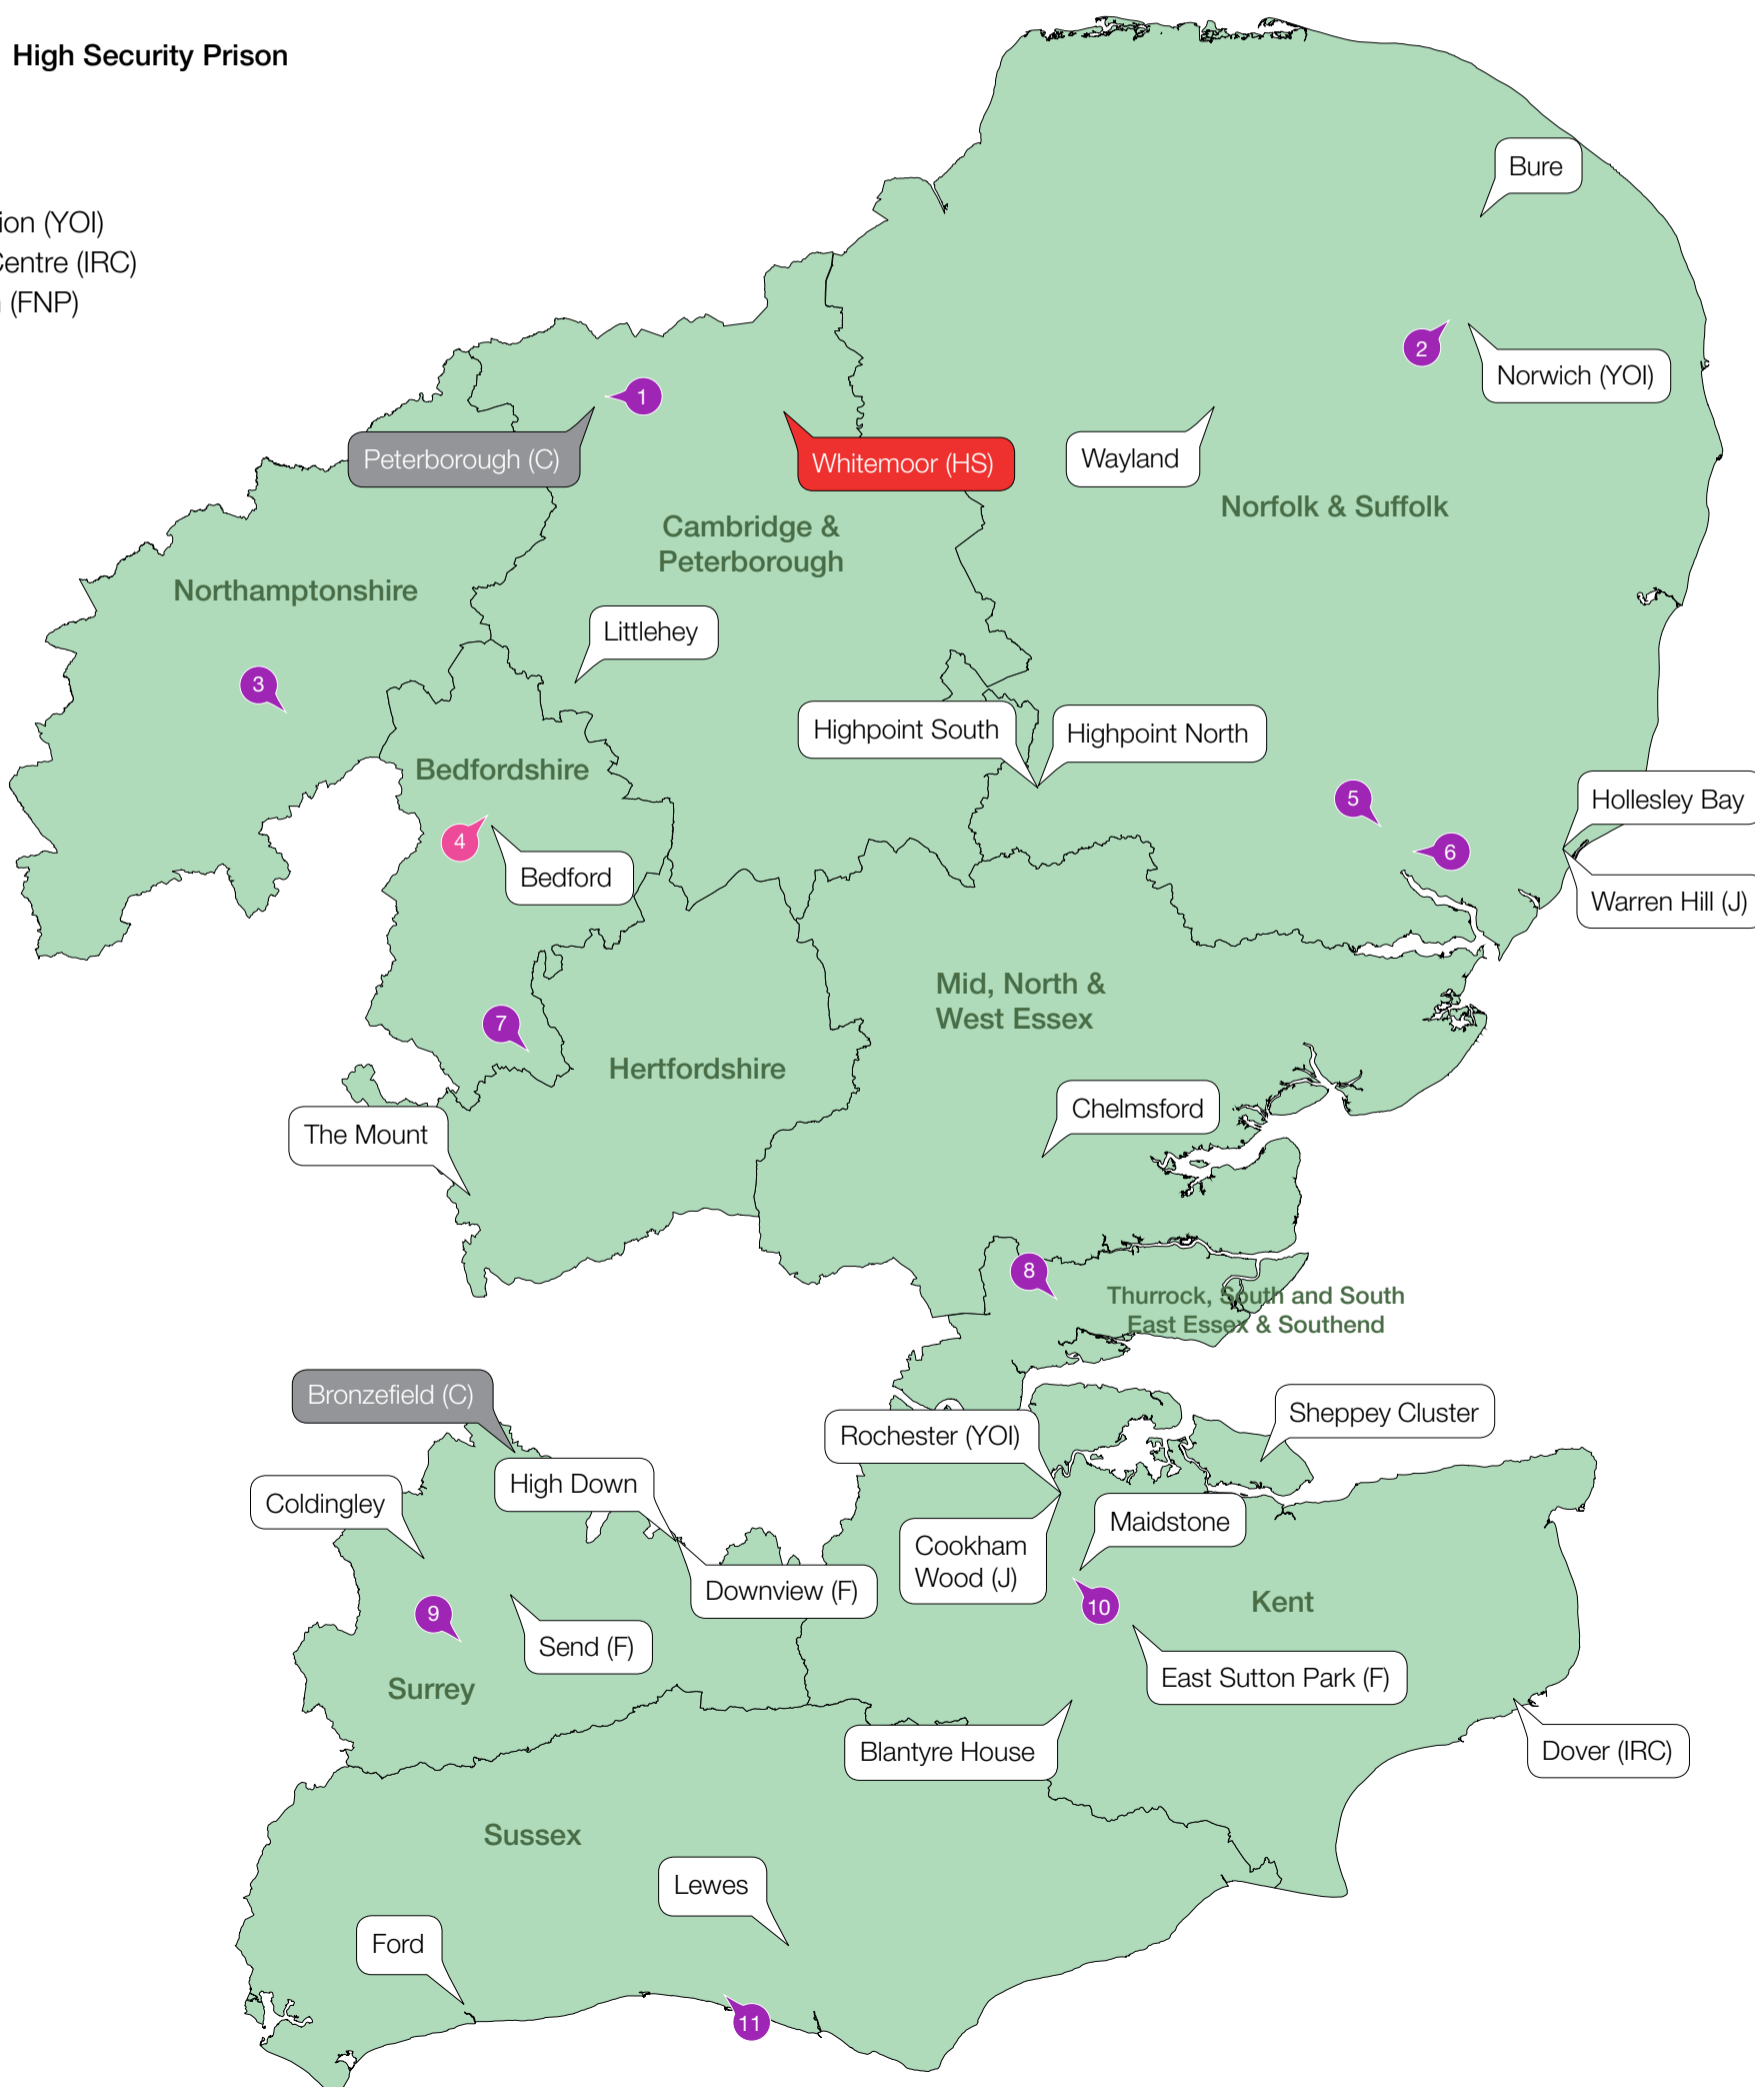

Key

- 10
- 4
- Kent
- Chelmsford
- Bronzefield (C)
- Whitemoor (HS)

- Approved Premises**
- Independent Approved Premises**
- Local Delivery Unit Cluster**
- Prison**
- Contracted Prison**
- High Security Prison**

List of Approved Premises

- | | |
|--------------------|--------------------------|
| 1. Peterborough | 7. Napier Road |
| 2. John Boag House | 8. Felmores |
| 3. Bridgewood | 9. St Catherine's Priory |
| 4. Bedford | 10. Fleming House |
| 5. The Cottage | 11. Brighton |
| 6. Lightfoot House | |

- Juvenile (J)
- Female (F)
- Young Offender Institution (YOI)
- Immigration Removal Centre (IRC)
- Foreign National Prison (FNP)

NOTE: See London Division map for the location of South East Divisional Support Hub.