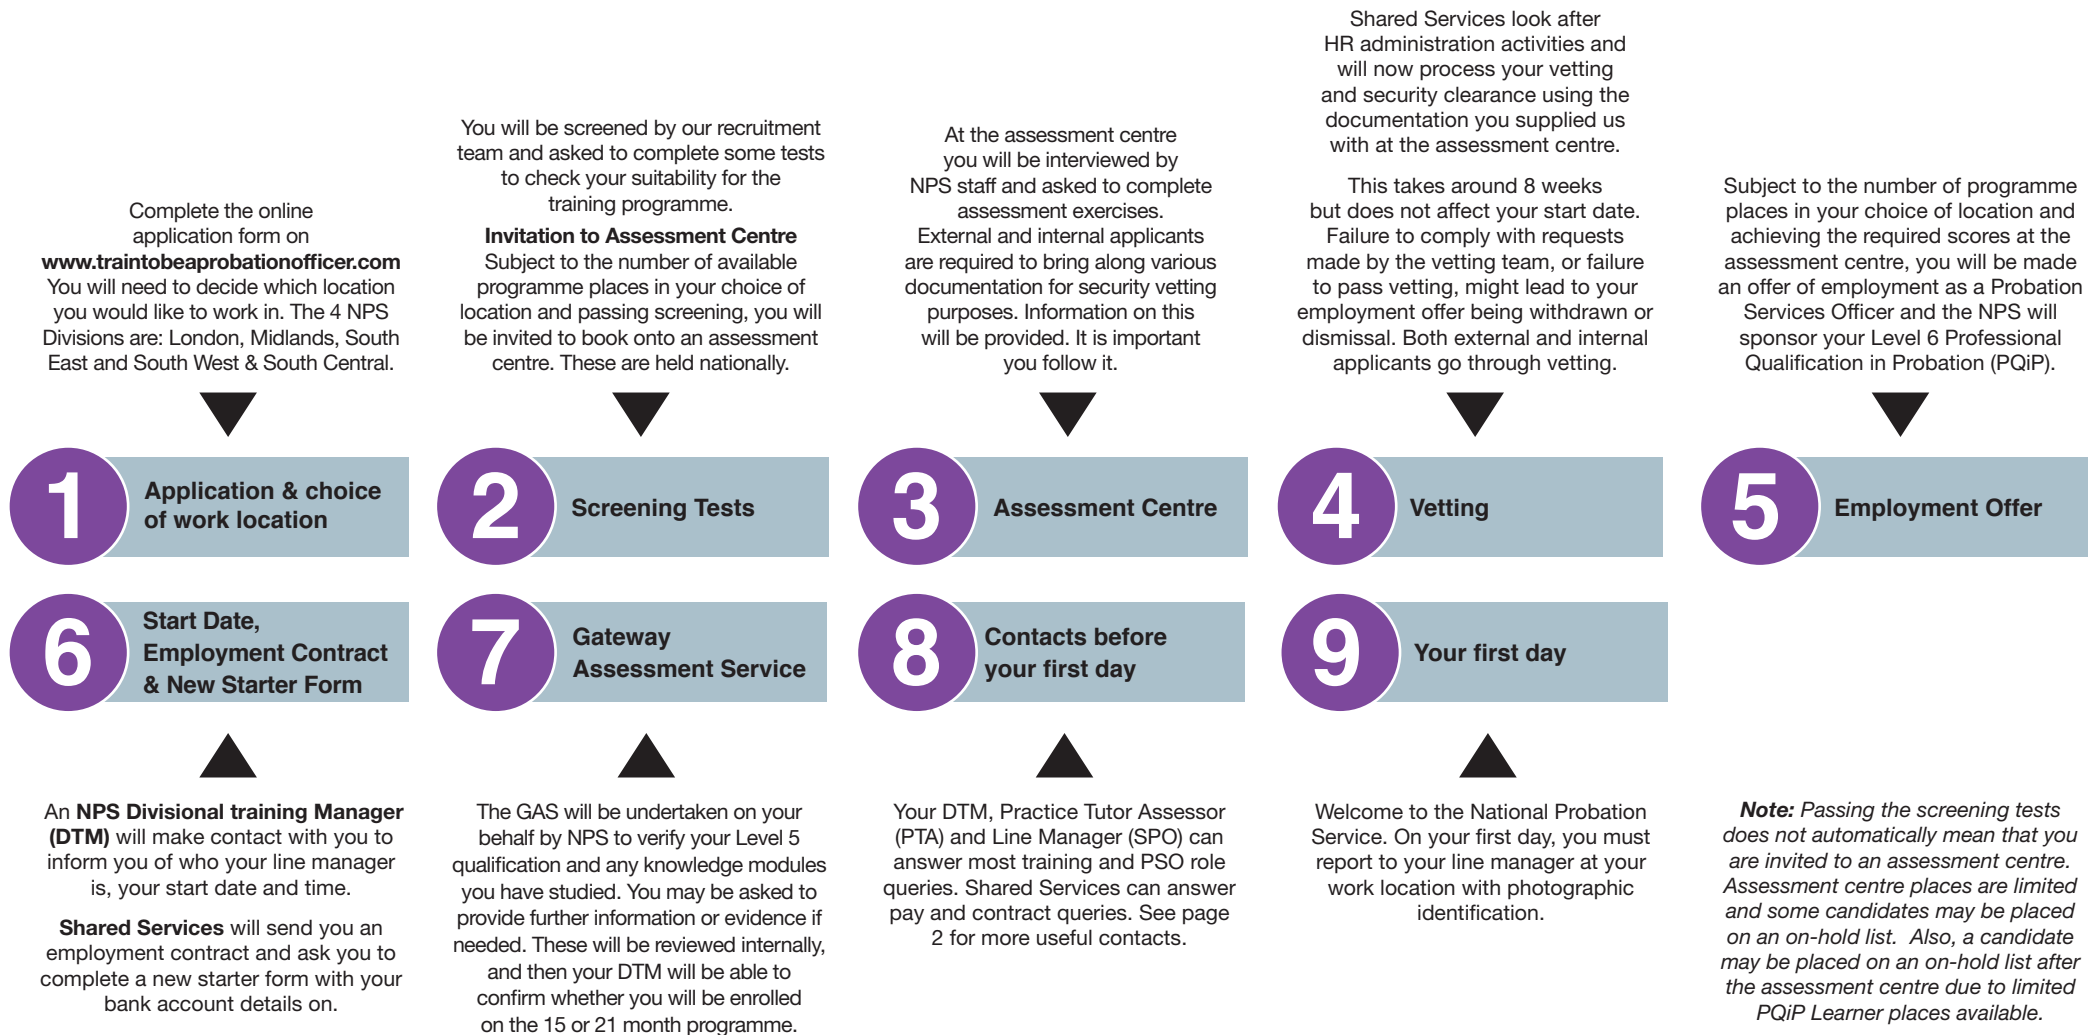

Train to be a Probation Officer

PQiP - Recruitment Process Guide

Before you start, check that you're eligible. You must have the right to work in the UK and a Level 5 qualification as outlined on traintobeaprobationofficer.com/eligibility. Your eligibility will not be affected if you have any active or rejected applications for other programmes. Please be aware that if you have previously enrolled on a PQiP or PQF course with the NPS, your application will be reviewed. If you meet these requirements, you can go ahead and apply.

Train to be a Probation Officer

PQiP - Recruitment Process Guide