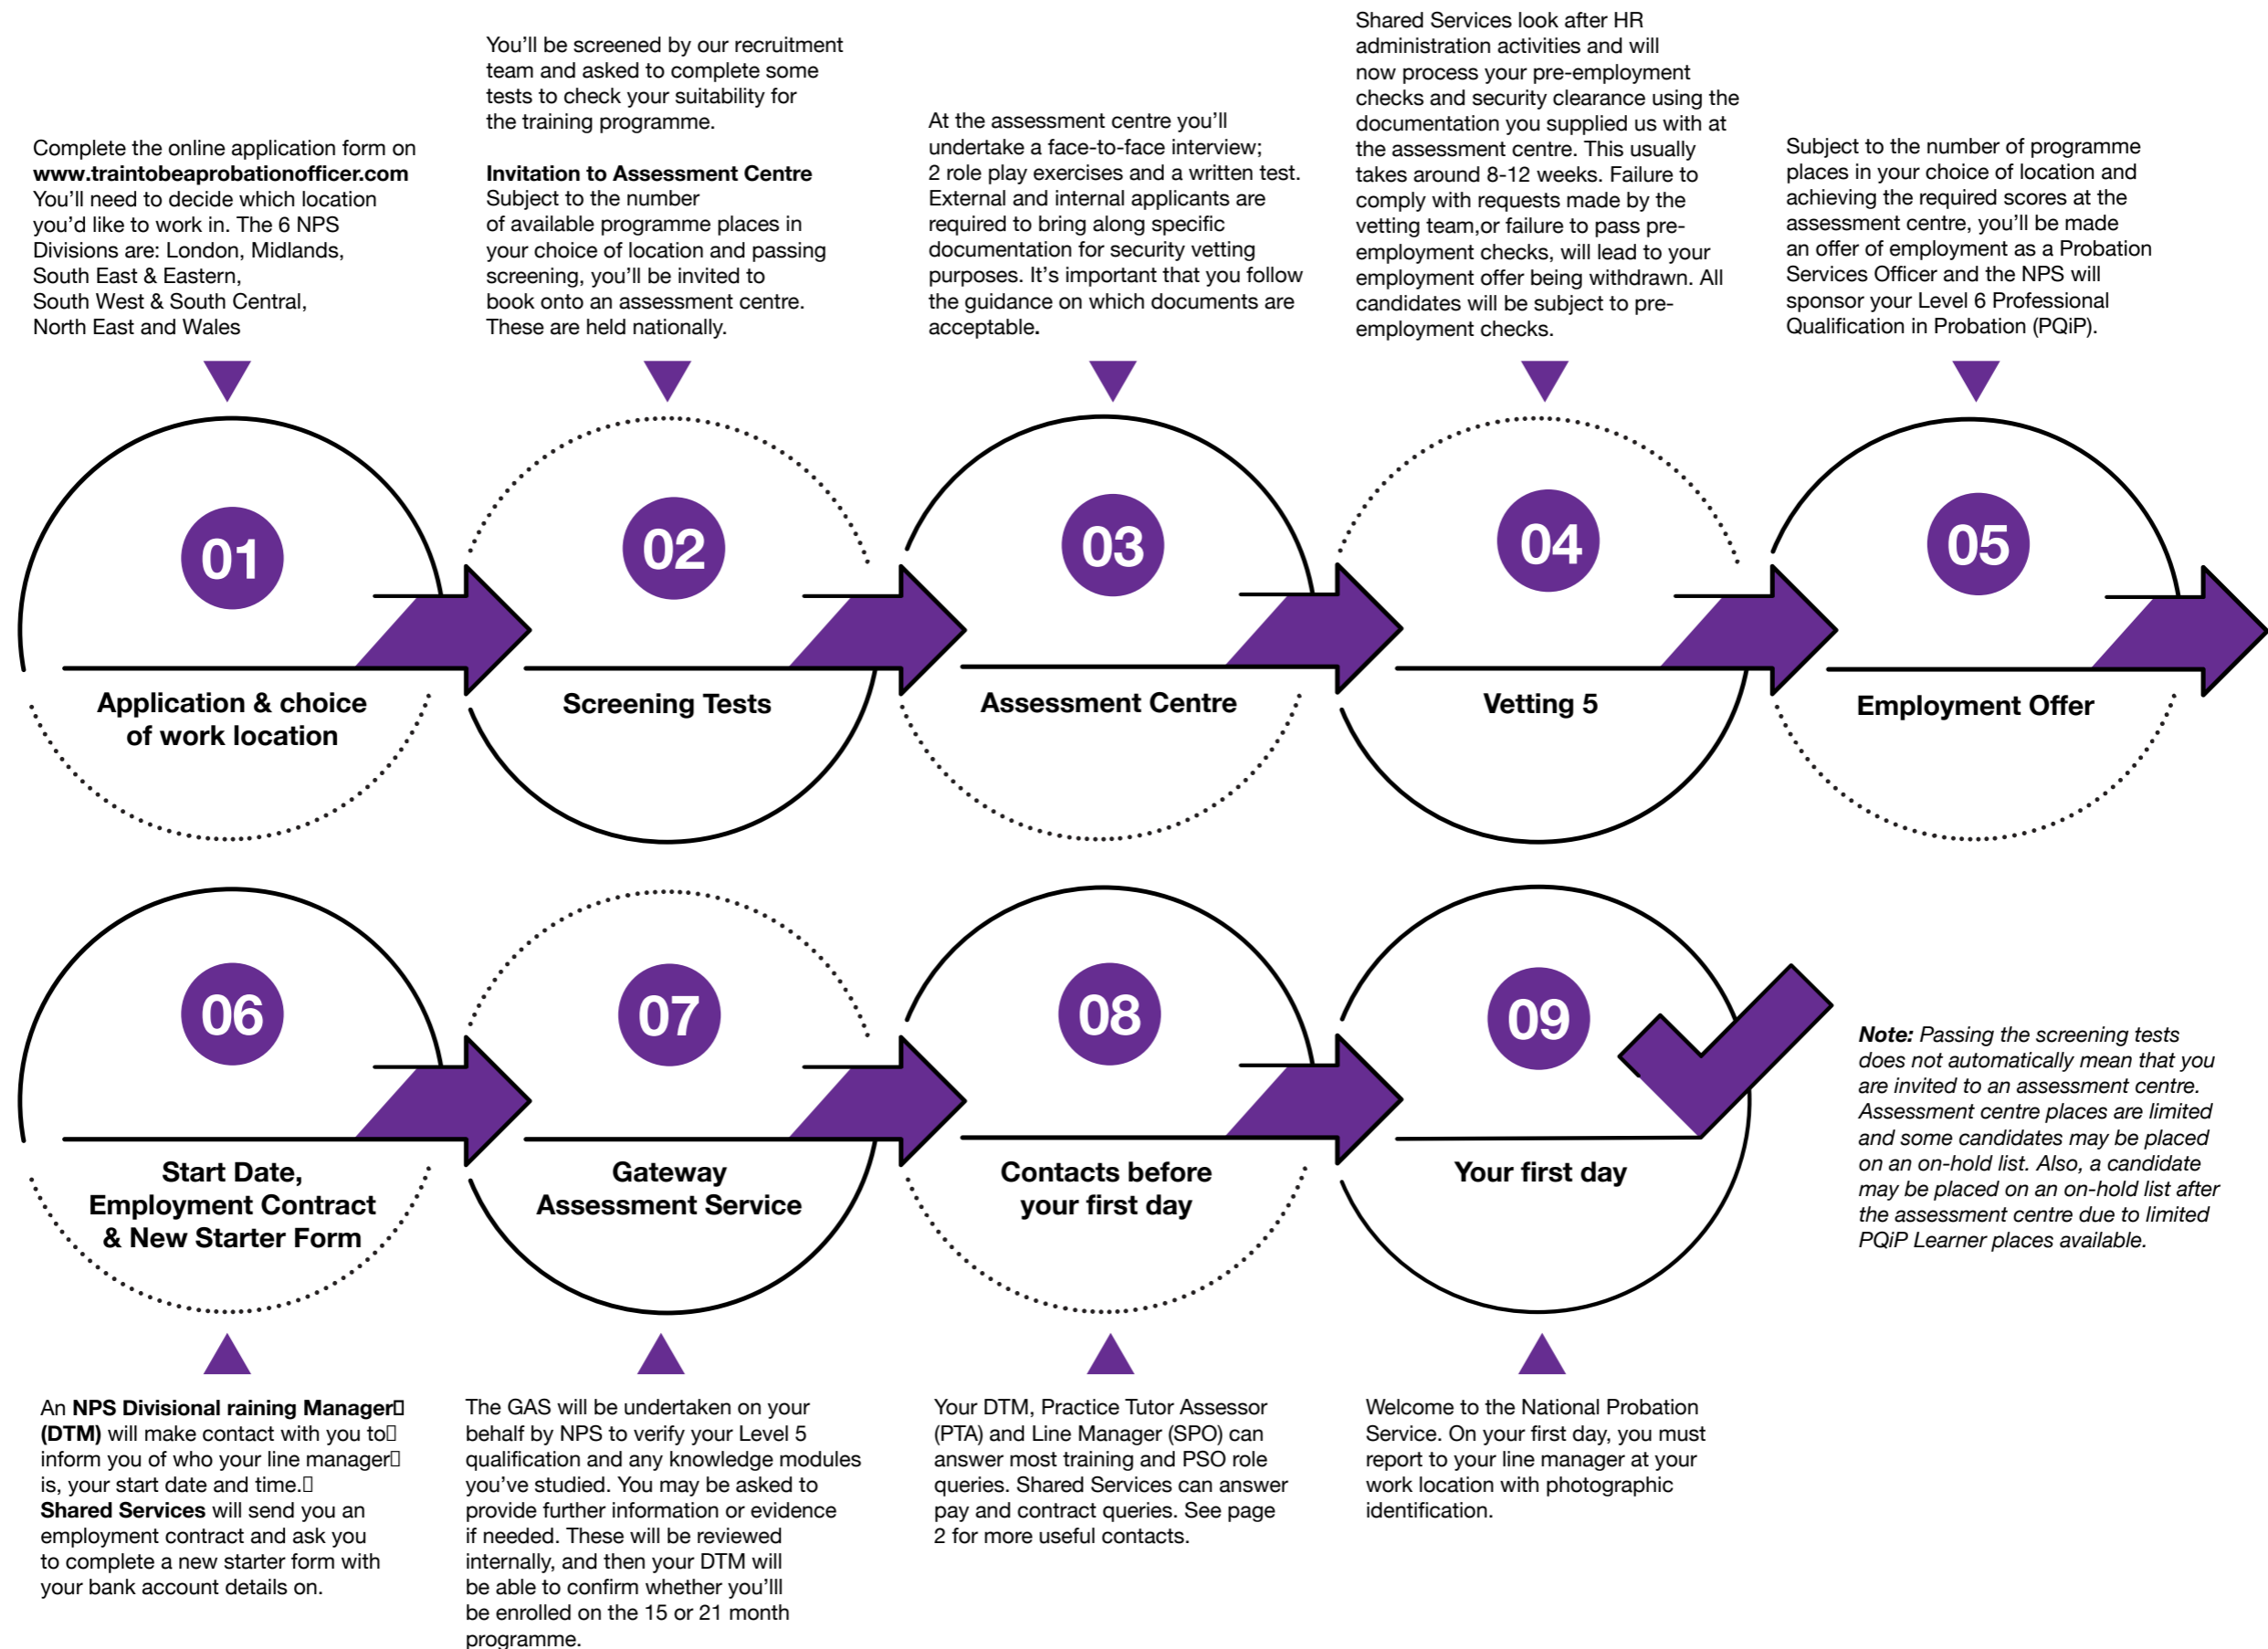

Train to be a Probation Officer PQiP - Recruitment Process Guide

Before you start, check that you're eligible. You must have the right to work in the UK and a Level 5 qualification as outlined on traintobeprobationofficer.com/eligibility. Your eligibility will not be affected if you have any active or rejected applications for other programmes. Please be aware that if you've previously enrolled on a PQiP or PQF course with the NPS, your application will be reviewed. If you meet these requirements, you can go ahead and apply.

Train to be a Probation Officer

PQiP - Recruitment Process Guide